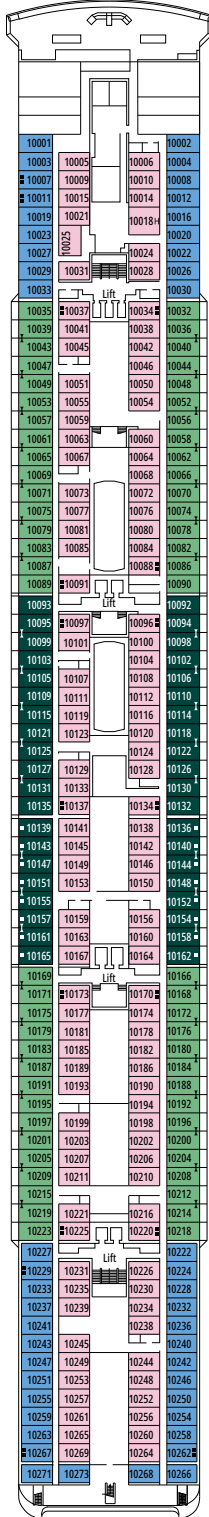

BYBLOS DISCOTECA

LE PISCINE

DECK 12
LA BOHÈME

DECK 13
MINIGOLF, SUN DECK