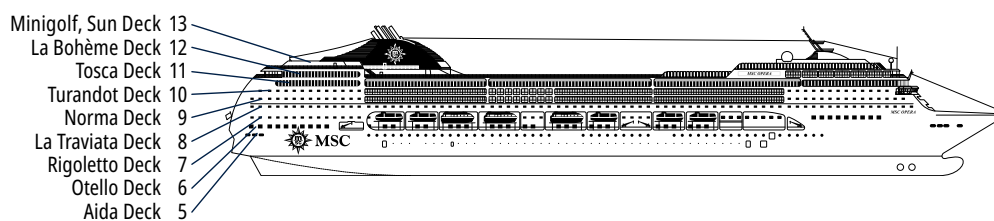

MSC OPERA

TECHNICAL SHEET

TECHNICAL CHARACTERISTICS OF THE SHIP

MED PEARL CASINO

TECHNICAL CHARACTERISTICS OF THE SHIP	
GROSS TONNAGE	65.591
LENGTH / BEAM / HEIGHT	274,9 m / 28,8 m / 54 m
DECKS	13, included 9 for guests
LIFTS	9
VOLTAGE (IN CABIN)	110/220 volts
MAXIMUM SPEED	20,3 knots
STABILIZERS	Stabilized with 2 fins
NUMBER OF PASSENGERS	2.679
NUMBER OF CABINS	1.075, included 6 for guests with disabilities or reduced mobility
CREW MEMBERS	Approx. 742
POOLS	3, with child-appropriate areas
WHIRLPOOLS	2 whirlpool baths