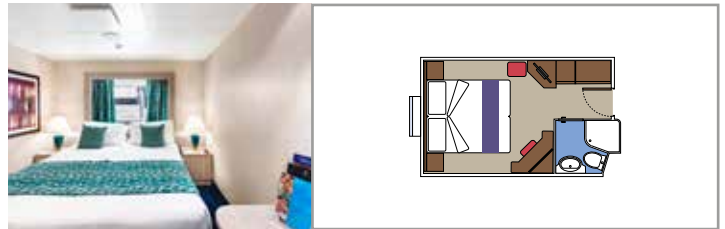

SUITE AUREA

INCLUDED FACILITIES

- Sitting area with sofa
- Spacious wardrobe
- Comfortable double or single beds (on request)
- Bathroom with bathtub, vanity area with hairdryer
- Interactive TV, telephone, safe, minibar and air conditioning
- Wifi connection available (for a fee)

BALCONY

INCLUDED FACILITIES

- Sitting area with sofa
- Comfortable double or single beds (on request)
- Bathroom with shower, vanity area with hairdryer
- Interactive TV, telephone, safe, minibar and air conditioning
- Wifi connection available (for a fee)

 Cabin size (m²)

 Balcony size (m²)

 Deck location

 Accommodating up to

OCEAN VIEW

INCLUDED FACILITIES

- Window with sea view
- Relaxing armchair
- Comfortable double or single beds (on request)
- Bathroom with shower, vanity area with hairdryer
- Interactive TV, telephone, safe, minibar and air conditioning
- Wifi connection available (for a fee)

JUNIOR OCEAN VIEW

OM1

 ≈13
  7-8
  4

› Low deck location

JUNIOR OCEAN VIEW WITH OBSTRUCTED VIEW

OO

 ≈13
  7
  2

The images are representative only. Size, layout and furniture may vary (within the same cabin category).