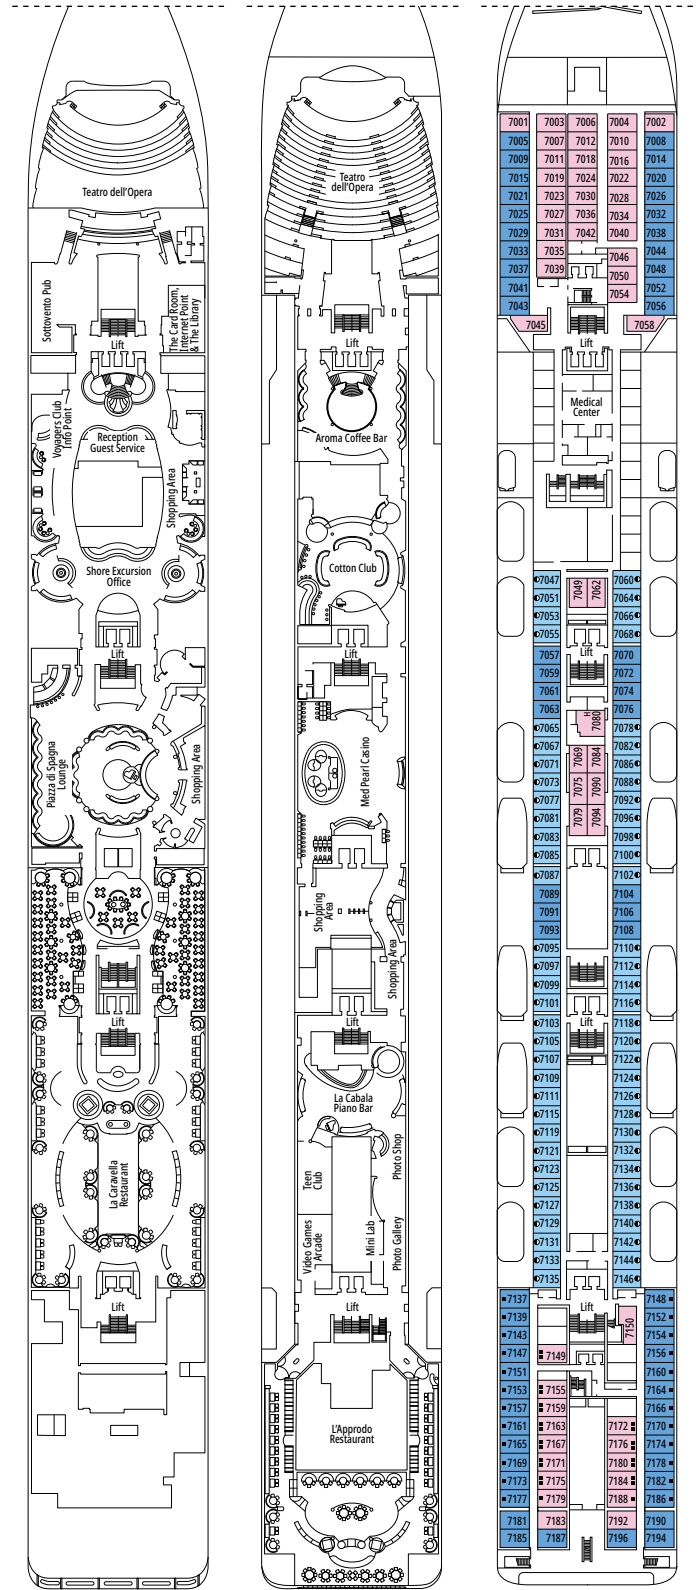

DECK 5
AIDA

DECK 6
OTELLO

DECK 7
RIGOLETTO