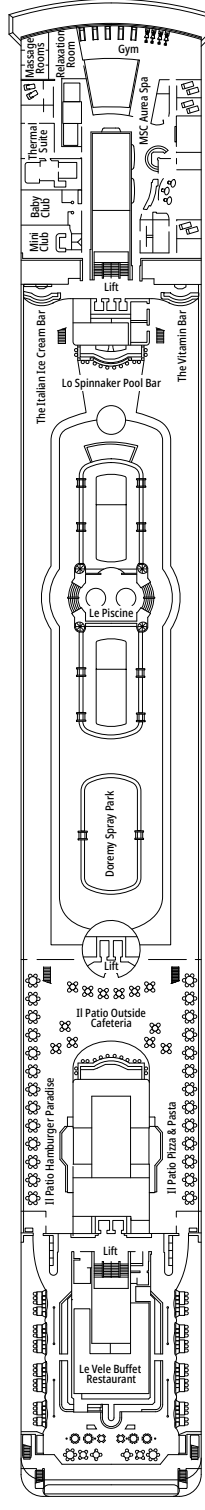

BYBLOS DISCOTECA

LE PISCINE

DECK 12
LA BOHÈME

DECK 13
MINIGOLF, SUN DECK