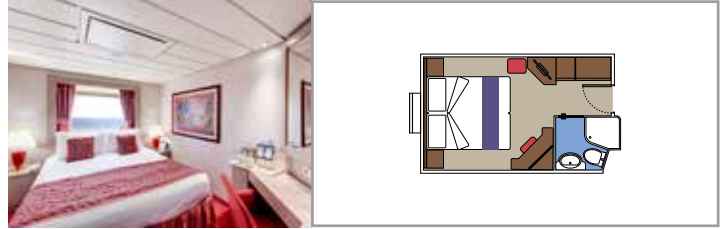

JUNIOR OCEAN VIEW

OM2

≈13
9-10
4

› Medium deck location